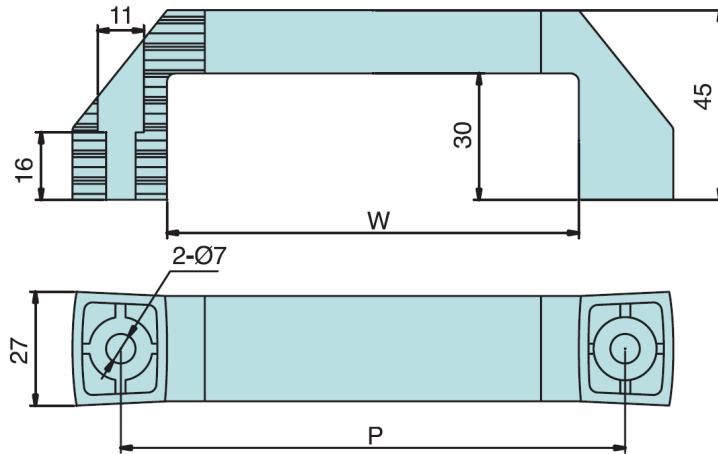

Dimmension

(mm)

Item No.	P	W	loading
98737-1-D-120	120	100	53Kg
98737-1-D-140	140	120	42Kg
98737-1-D-170	170	150	38Kg