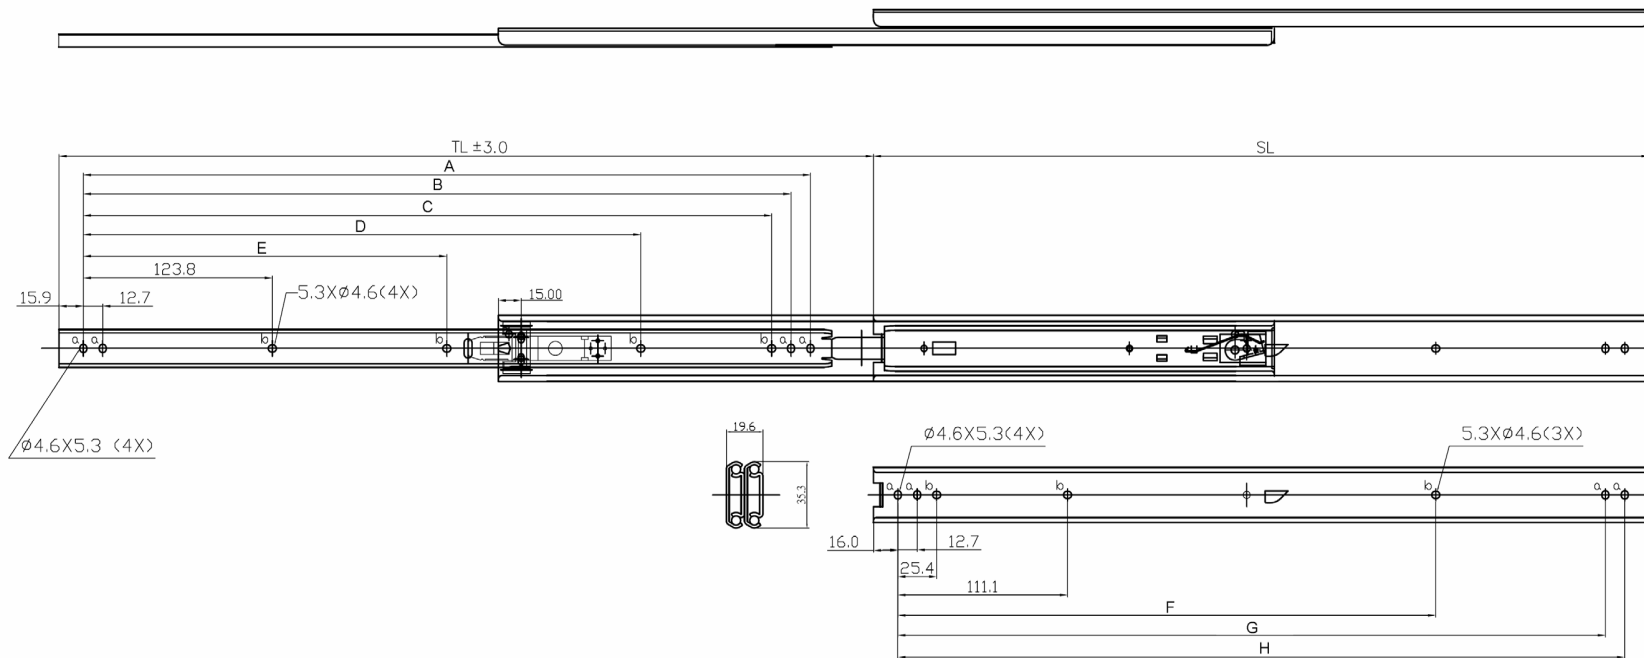

Dimension

(Unit:mm)

| SIZE | TL | SL | A | B | C | D | E | F | G | H |
|------|-------|-------|-------|-------|-------|-------|-------|-------|-------|-------|
| 20" | 533.4 | 508.0 | 476.3 | 463.6 | 450.9 | 365.1 | 238.1 | 352.3 | 463.4 | 476.1 |

Mounting : side mount

Side Clearance : 19.6 mm (including brackets), Maximum chassis width can be 434 with bracket being mounted behind the rail

Height : 27 mm

Loading : 75# class for 300 cycles in 26" long

Size : 20"

Finish: ROHS compliant zinc plated