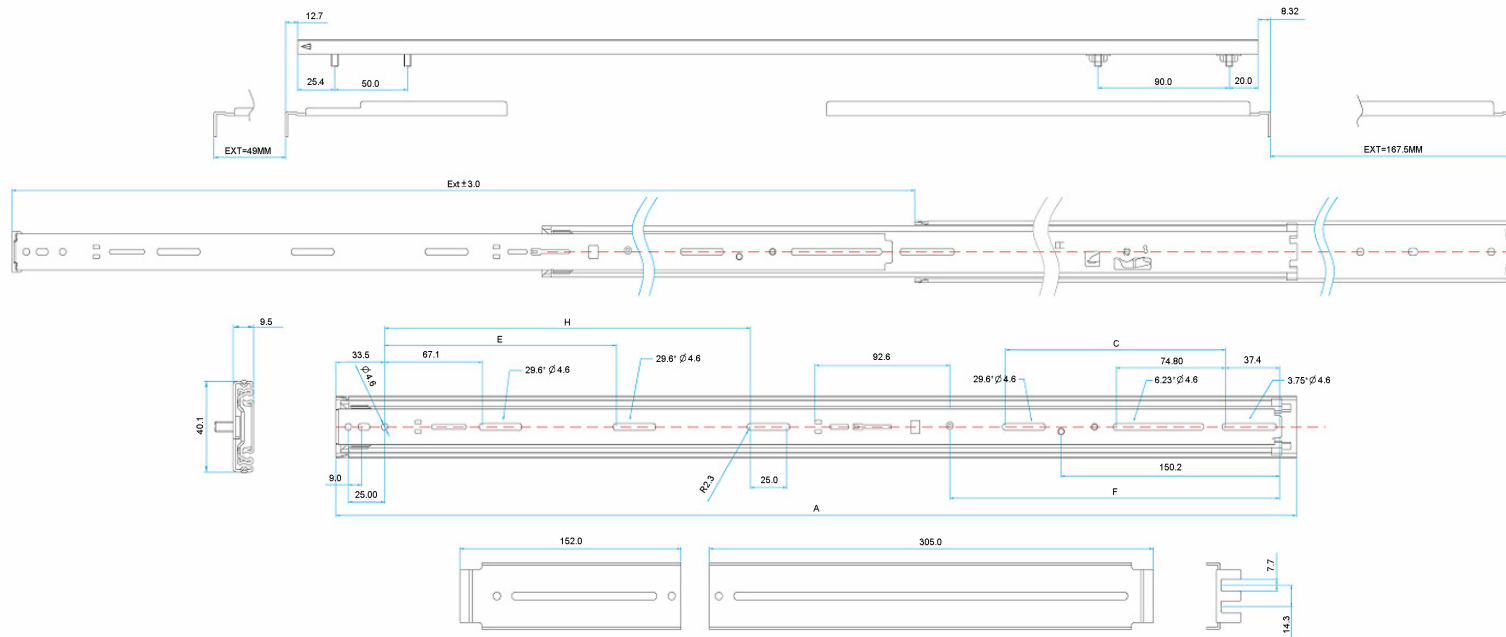

Dimension

(Unit:mm)

SIZE	EXT	A	B	C	E	F
20"	536.0	510.0				178.00
22"	587.0	560.0			159.2	178.00
24"	636.0	610.0			159.2	201.81
26"	687.0	660.0	251.3	150.8	159.2	226.62
28"	736.0	710.0	251.3	167.1	159.2	176.62

Mounting : side mount
 Side Clearance : 9.5 mm (including brackets), Maximum chassis width can be 430 mm or under.
 Height : 40.1 mm
 Loading : 20" through 28" in 2" increment
 Size : 100 pound
 Feature : patented front activating lock open / quick release latch, ball retainer stay open device, super low deflection
 Finish : chrome 3rd zinc plated
 Packing : retailing package, Tool-less Bracket.